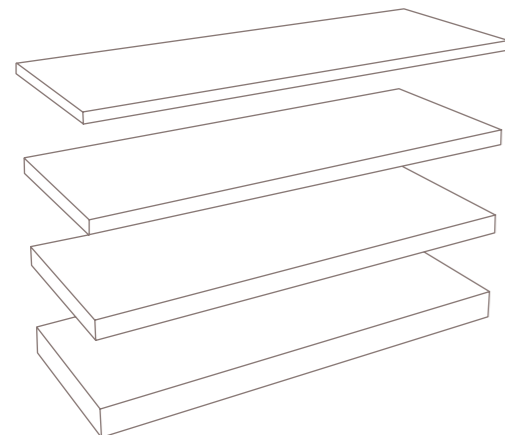

Structurally, it is articulated by means of vertical uprights and horizontal shelves that can be combined with conventional or glass cabinet doors and drawers. The vertical uprights are available in different thicknesses, can start from the ground, or can be suspended.

BOOK SHELVES is our interpretation of the classic bookcase design, building on its aesthetic and formal features.

Programa librerías salones colgadas

columnas verticales para librerías • Fondo 30 cm

Altura	Grueso 3 cm	Grueso 4 cm	Grueso 6 cm
	Referencia	Referencia	Referencia
60	3600	3605	3610
90	3601	3606	3611
120	3602	3607	3612
150	3603	3608	3613
180	3604	3609	3614

Programa librerías salones

columnas verticales para librerías • Fondo 37 cm

Altura	Grueso 2 cm	Grueso 3 cm
	Referencia	Referencia
60	93970	93981
90	93971	93982
120	93972	93983
150	93973	93984
180	93974	93985
210	93975	93986
240	93976	93987
270	93977	93988

Altura	Grueso 4 cm	Grueso 6 cm
	Referencia	Referencia
60	93992	94009
90	93993	94010
120	93994	94011
150	93995	94012
180	93996	94013
210	93997	94014
240	93998	94015
270	93999	94016

estantes horizontales columna • Fondo 30 cm