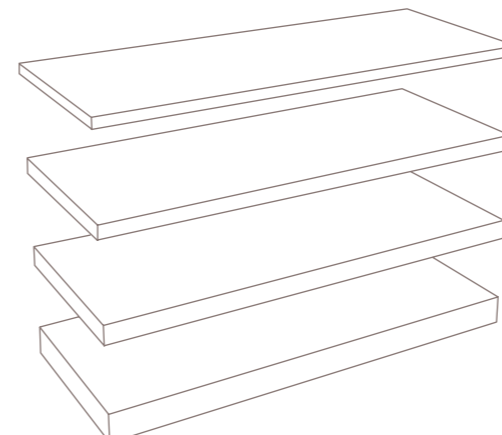

estantes horizontales columna • Fondo 37cm

Ancho	Grueso 2 cm	Grueso 3 cm
	Referencia	Referencia
27	94025	94039
42	94026	94040
57	94027	94041
72	94028	94042
87	94029	94043
102	94030	94044
117	94031	94045

Ancho	Grueso 4 cm	Grueso 6 cm
	Referencia	Referencia
27	94053	94067
42	94054	94068
57	94055	94069
72	94056	94070
87	94057	94071
102	94058	94072
117	94059	94073